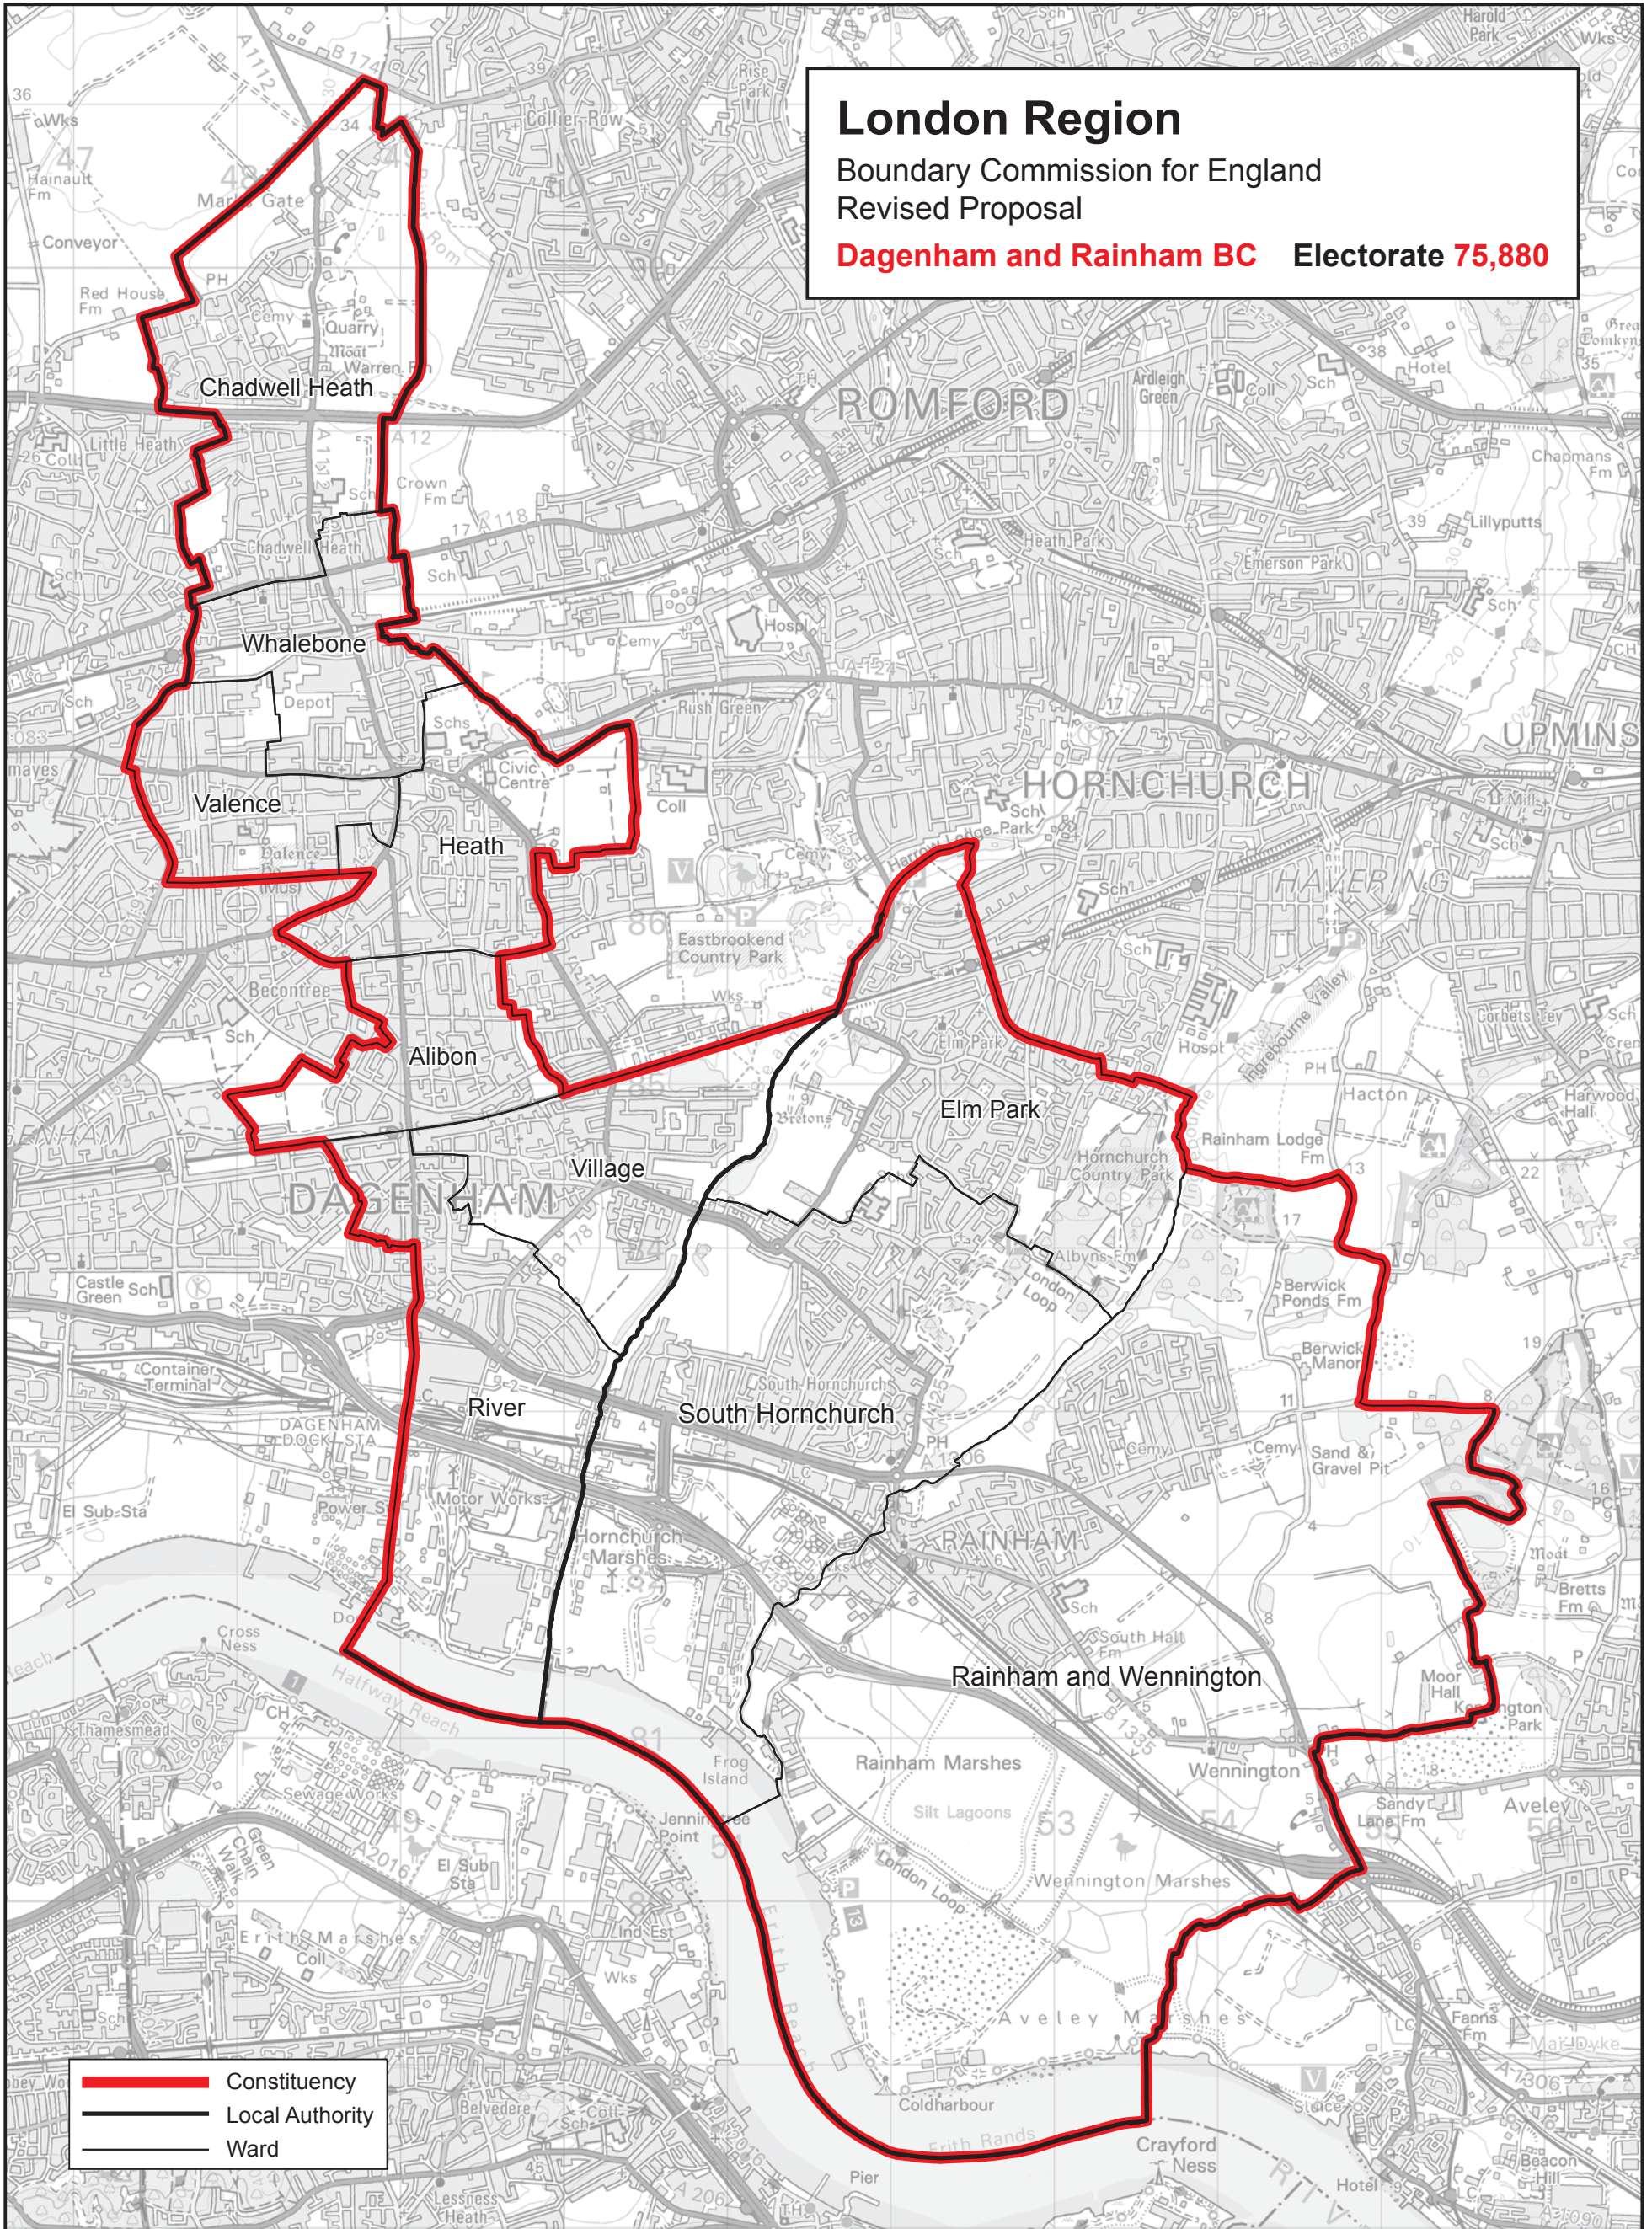

London Region

Boundary Commission for England
Revised Proposal

Dagenham and Rainham BC Electorate **75,880**

This mapping extract has been produced from Ordnance Survey's mapping data on behalf of the Boundary Commission for England © Crown copyright 2012.